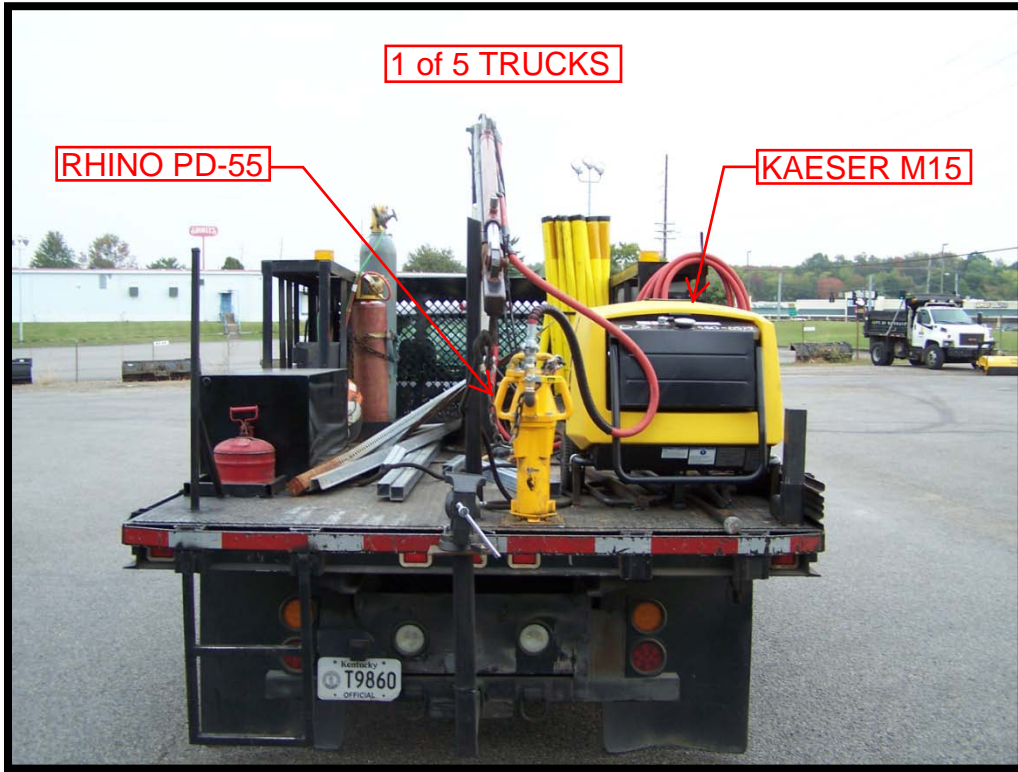

KENTUCKY TRANSPORTATION CABINET SIGN INSTALLATION TRUCK

THE TRIPLEX GROUP LLC

PO BOX 428

NEW HOPE, PA 18938

(800) 833-9557

WWW.TRIPLEXGROUP.COM

(215) 862-5077